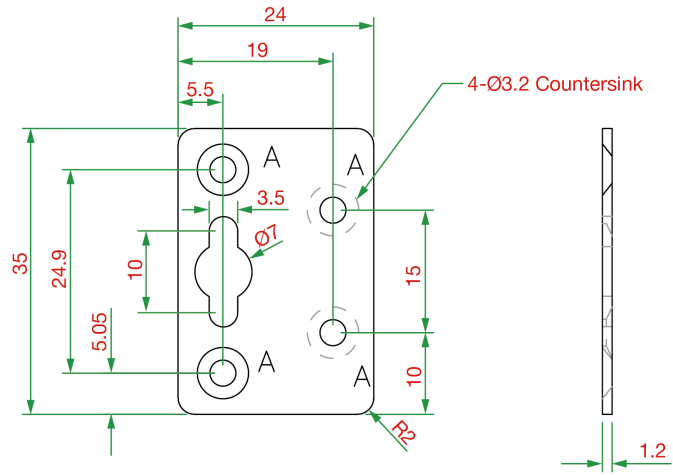

Specifications

Physical Characteristics

Dimensions

WK-25: 43 x 25 x 2 mm (1.69 x 0.98 x 0.08 in)
WK-35-01: 35 x 44 x 2.5 mm (1.38 x 1.73 x 0.10 in)
WK-35-02: 35 x 24 x 1.2 mm (1.38 x 0.94 x 0.05 in)
WK-35-04: 35 x 44 x 2.5 mm (1.38 x 1.73 x 0.10 in)
WK-35-05: 35 x 44 x 2.5 mm (1.38 x 1.73 x 0.10 in)
WK-41-01: 41 x 144 x 7.5 mm (1.61 x 5.67 x 0.30 in)
WK-51-01: 51.6 x 67 x 2 mm (2.03 x 2.63 x 0.07 in)
WK-55: 55 x 34 x 2.5 mm (2.16 x 1.34 x 0.10 in)
WK-56-01: 56 x 33.3 x 2 mm (2.20 x 1.31 x 0.08 in)
WK-112-01: 112 x 87 x 4.5 mm (4.41 x 3.43 x 0.18 in)
WK-160-01: 160 x 89 x 2.0 mm (6.30 x 3.50 x 0.08 in)

Dimensions

WK-25

Unit: mm

WK-35-01

Unit: mm

WK-35-02

Unit: mm

WK-35-04