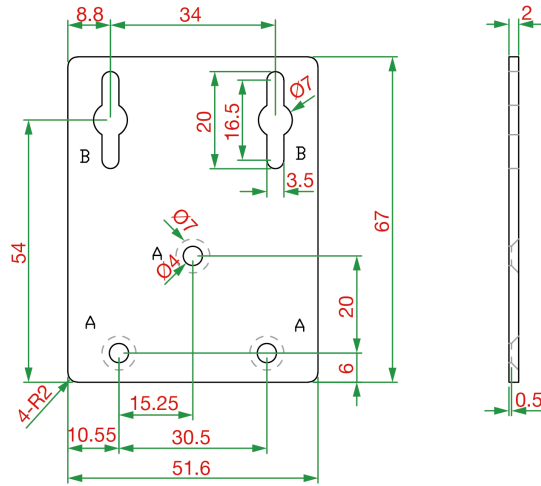

WK-51-01

Unit: mm