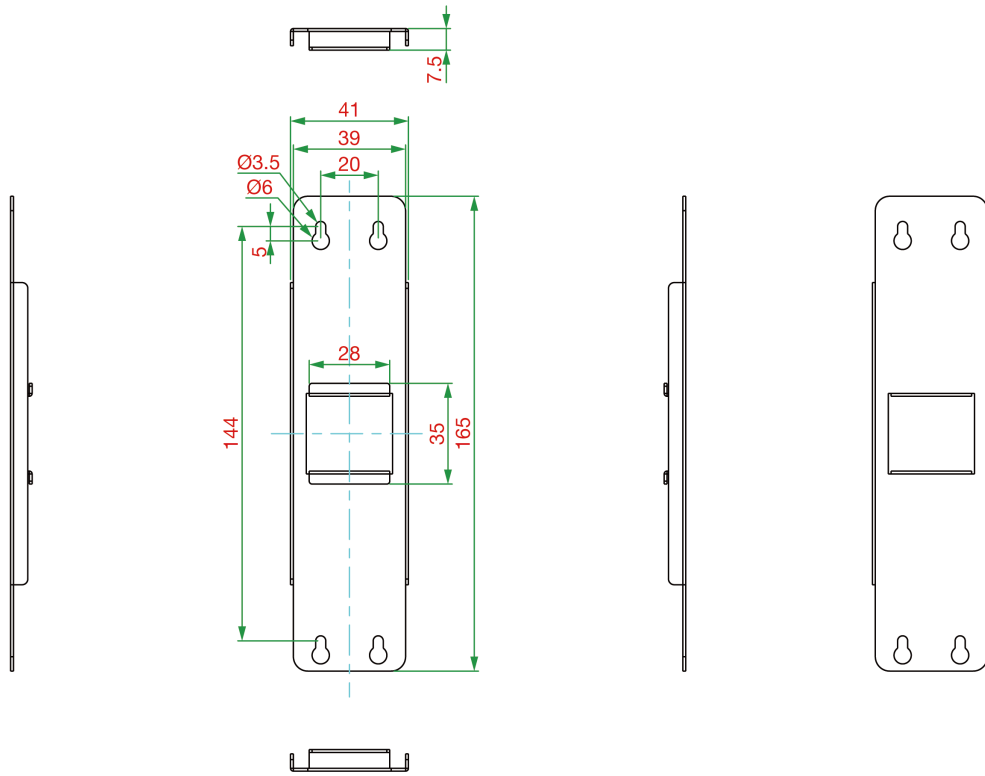

Specifications

Physical Characteristics

Dimensions

WK-25: 43 x 25 x 2 mm (1.69 x 0.98 x 0.08 in)
WK-35-01: 35 x 44 x 2.5 mm (1.38 x 1.73 x 0.10 in)
WK-35-02: 35 x 24 x 1.2 mm (1.38 x 0.94 x 0.05 in)
WK-35-04: 35 x 44 x 2.5 mm (1.38 x 1.73 x 0.10 in)
WK-35-05: 35 x 44 x 2.5 mm (1.38 x 1.73 x 0.10 in)
WK-41-01: 41 x 144 x 7.5 mm (1.61 x 5.67 x 0.30 in)
WK-51-01: 51.6 x 67 x 2 mm (2.03 x 2.63 x 0.07 in)
WK-55: 55 x 34 x 2.5 mm (2.16 x 1.34 x 0.10 in)
WK-56-01: 56 x 33.3 x 2 mm (2.20 x 1.31 x 0.08 in)
WK-112-01: 112 x 87 x 4.5 mm (4.41 x 3.43 x 0.18 in)
WK-160-01: 160 x 89 x 2.0 mm (6.30 x 3.50 x 0.08 in)

Dimensions

WK-25

Unit: mm

WK-35-01

Unit: mm

WK-35-02

Unit: mm

WK-35-04

Unit: mm

WK-35-05

Unit: mm

WK-41-01

Unit: mm

WK-51-01

Unit: mm

WK-55

Unit: mm

WK-56-01

Unit: mm

WK-112-01

Unit: mm (inch)

WK-160-01

Unit: mm

Ordering Information