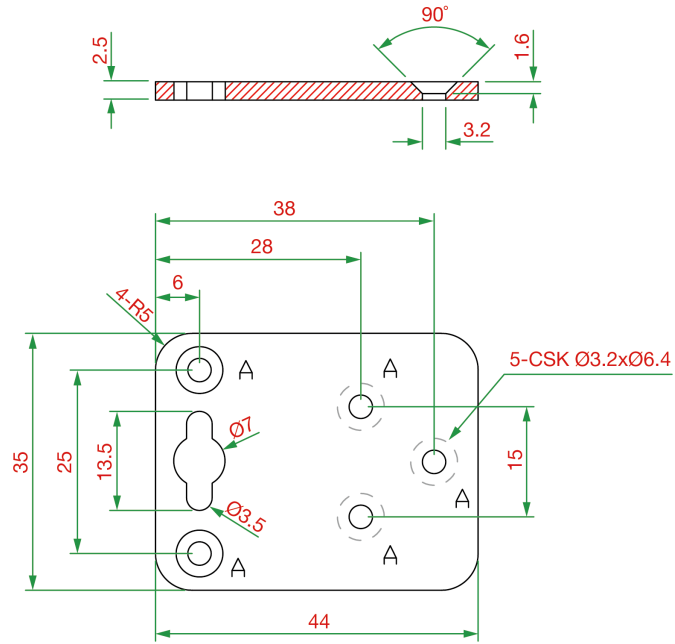

WK-35-05

Unit: mm