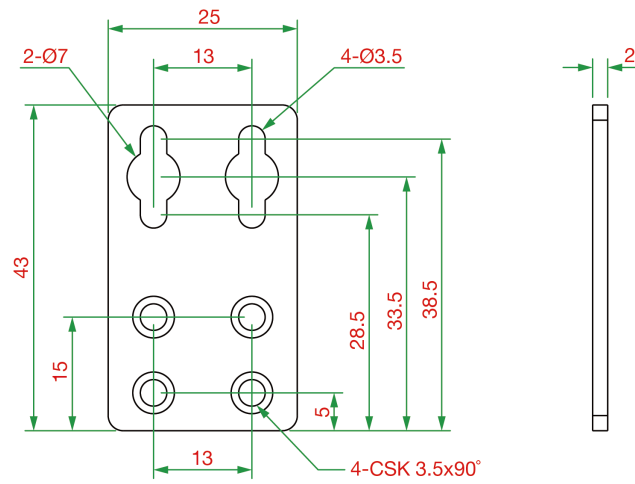

Specifications

Physical Characteristics

Dimensions

WK-25: 43 x 25 x 2 mm (1.69 x 0.98 x 0.08 in)
WK-35-01: 35 x 44 x 2.5 mm (1.38 x 1.73 x 0.10 in)
WK-35-02: 35 x 24 x 1.2 mm (1.38 x 0.94 x 0.05 in)
WK-35-04: 35 x 44 x 2.5 mm (1.38 x 1.73 x 0.10 in)
WK-35-05: 35 x 44 x 2.5 mm (1.38 x 1.73 x 0.10 in)
WK-41-01: 41 x 144 x 7.5 mm (1.61 x 5.67 x 0.30 in)
WK-51-01: 51.6 x 67 x 2 mm (2.03 x 2.63 x 0.07 in)
WK-55: 55 x 34 x 2.5 mm (2.16 x 1.34 x 0.10 in)
WK-56-01: 56 x 33.3 x 2 mm (2.20 x 1.31 x 0.08 in)
WK-112-01: 112 x 87 x 4.5 mm (4.41 x 3.43 x 0.18 in)
WK-160-01: 160 x 89 x 2.0 mm (6.30 x 3.50 x 0.08 in)

Dimensions

WK-25

Unit: mm

WK-35-01

Unit: mm

WK-35-02

Unit: mm

WK-35-04