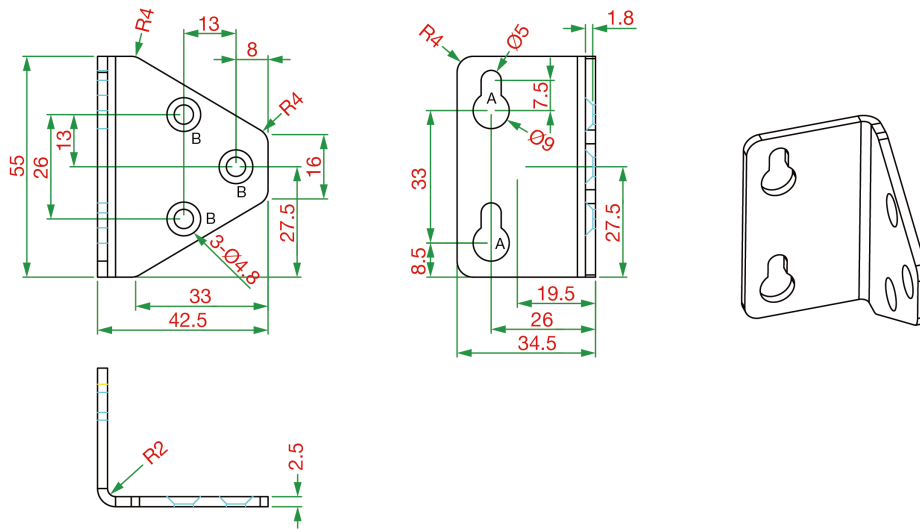

Specifications

Physical Characteristics

Dimensions

WK-25: 43 x 25 x 2 mm (1.69 x 0.98 x 0.08 in)
WK-35-01: 35 x 44 x 2.5 mm (1.38 x 1.73 x 0.10 in)
WK-35-02: 35 x 24 x 1.2 mm (1.38 x 0.94 x 0.05 in)
WK-35-04: 35 x 44 x 2.5 mm (1.38 x 1.73 x 0.10 in)
WK-35-05: 35 x 44 x 2.5 mm (1.38 x 1.73 x 0.10 in)
WK-41-01: 41 x 144 x 7.5 mm (1.61 x 5.67 x 0.30 in)
WK-51-01: 51.6 x 67 x 2 mm (2.03 x 2.63 x 0.07 in)
WK-55: 55 x 34 x 2.5 mm (2.16 x 1.34 x 0.10 in)
WK-56-01: 56 x 33.3 x 2 mm (2.20 x 1.31 x 0.08 in)
WK-112-01: 112 x 87 x 4.5 mm (4.41 x 3.43 x 0.18 in)
WK-160-01: 160 x 89 x 2.0 mm (6.30 x 3.50 x 0.08 in)

Unit: mm

WK-56-01

Unit: mm

WK-112-01

Unit: mm (inch)

WK-160-01

Unit: mm

Ordering Information