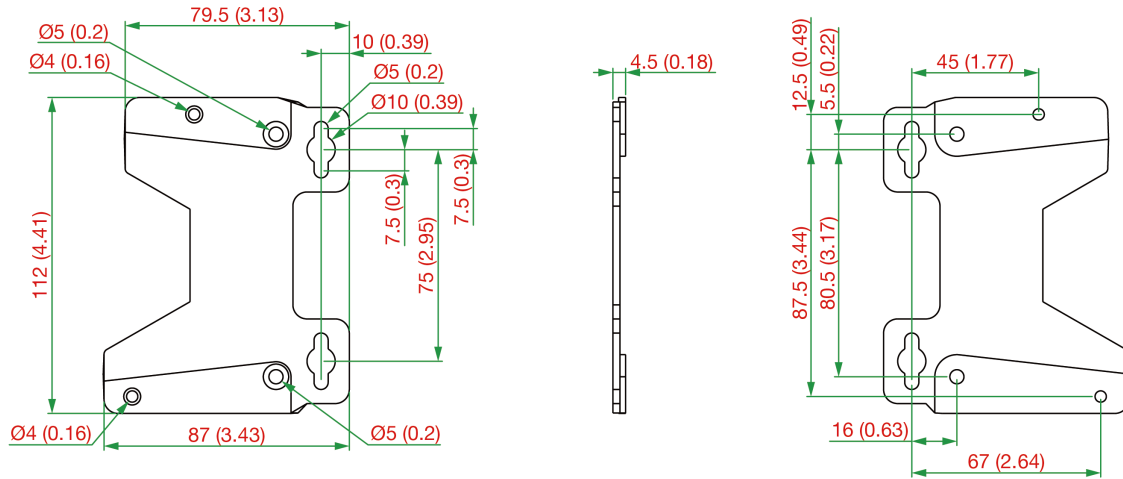

Specifications

Physical Characteristics

Dimensions

WK-25: 43 x 25 x 2 mm (1.69 x 0.98 x 0.08 in)
WK-35-01: 35 x 44 x 2.5 mm (1.38 x 1.73 x 0.10 in)
WK-35-02: 35 x 24 x 1.2 mm (1.38 x 0.94 x 0.05 in)
WK-35-04: 35 x 44 x 2.5 mm (1.38 x 1.73 x 0.10 in)
WK-35-05: 35 x 44 x 2.5 mm (1.38 x 1.73 x 0.10 in)
WK-41-01: 41 x 144 x 7.5 mm (1.61 x 5.67 x 0.30 in)
WK-51-01: 51.6 x 67 x 2 mm (2.03 x 2.63 x 0.07 in)
WK-55: 55 x 34 x 2.5 mm (2.16 x 1.34 x 0.10 in)
WK-56-01: 56 x 33.3 x 2 mm (2.20 x 1.31 x 0.08 in)
WK-112-01: 112 x 87 x 4.5 mm (4.41 x 3.43 x 0.18 in)
WK-160-01: 160 x 89 x 2.0 mm (6.30 x 3.50 x 0.08 in)

Unit: mm

WK-56-01

Unit: mm

WK-112-01

Unit: mm (inch)

WK-160-01

Unit: mm

Ordering Information