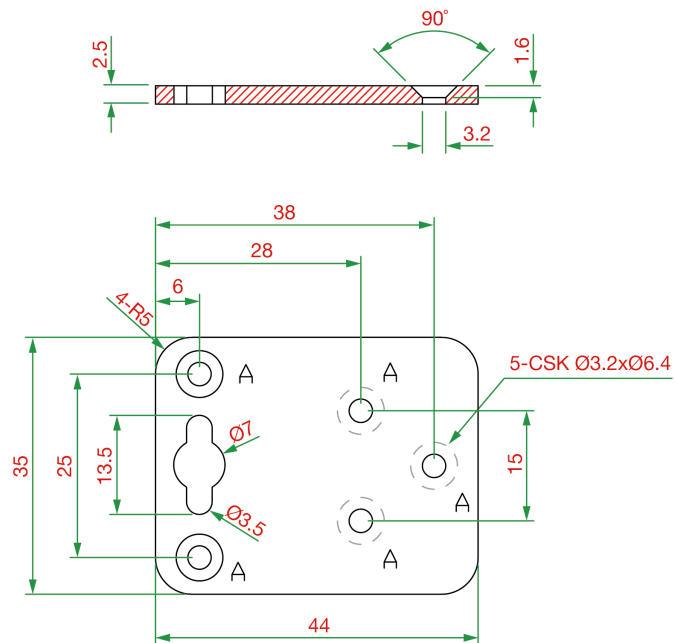

Specifications

Physical Characteristics

Dimensions

WK-25: 43 x 25 x 2 mm (1.69 x 0.98 x 0.08 in)
WK-35-01: 35 x 44 x 2.5 mm (1.38 x 1.73 x 0.10 in)
WK-35-02: 35 x 24 x 1.2 mm (1.38 x 0.94 x 0.05 in)
WK-35-04: 35 x 44 x 2.5 mm (1.38 x 1.73 x 0.10 in)
WK-35-05: 35 x 44 x 2.5 mm (1.38 x 1.73 x 0.10 in)
WK-41-01: 41 x 144 x 7.5 mm (1.61 x 5.67 x 0.30 in)
WK-51-01: 51.6 x 67 x 2 mm (2.03 x 2.63 x 0.07 in)
WK-55: 55 x 34 x 2.5 mm (2.16 x 1.34 x 0.10 in)
WK-56-01: 56 x 33.3 x 2 mm (2.20 x 1.31 x 0.08 in)
WK-112-01: 112 x 87 x 4.5 mm (4.41 x 3.43 x 0.18 in)
WK-160-01: 160 x 89 x 2.0 mm (6.30 x 3.50 x 0.08 in)

Dimensions

WK-25

Unit: mm

WK-35-01

Unit: mm

WK-35-02

Unit: mm

WK-35-04

Unit: mm

WK-56-01

Unit: mm

WK-112-01

Unit: mm (inch)

WK-160-01

Unit: mm

Ordering Information