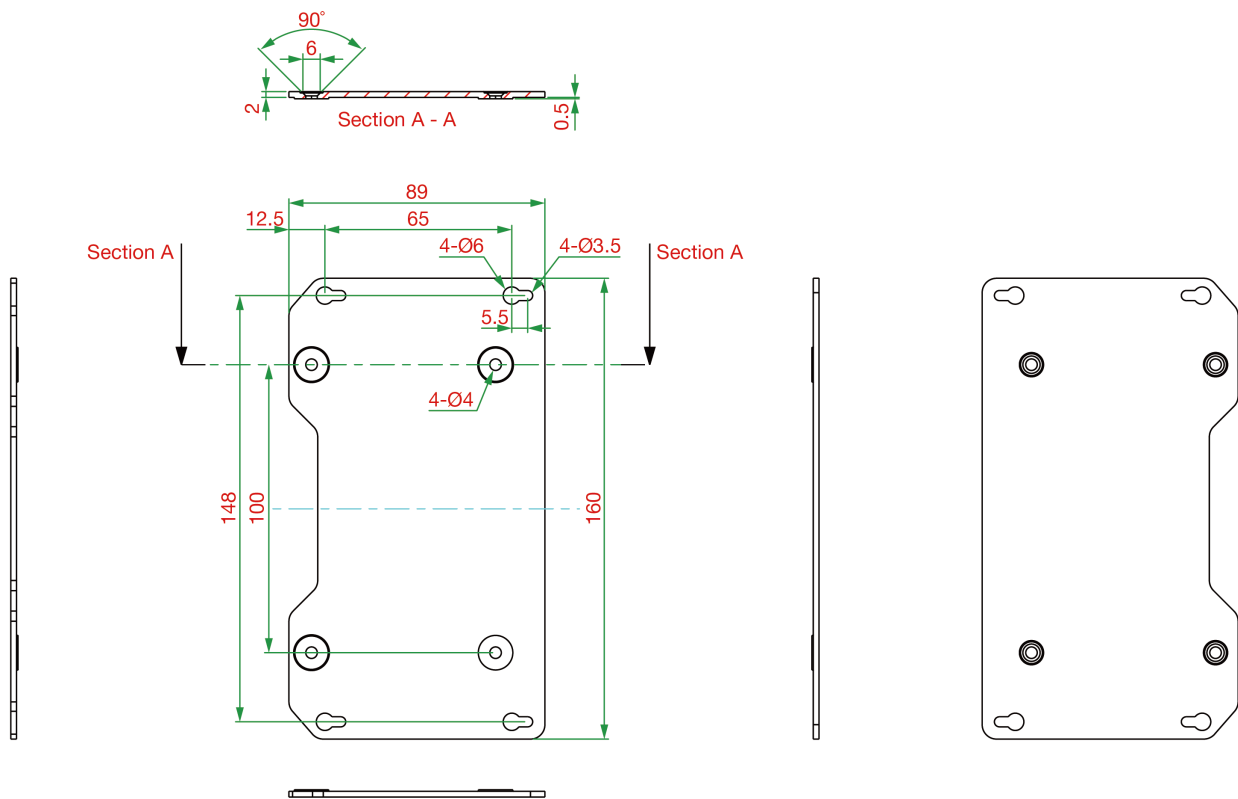

Specifications

Physical Characteristics

Dimensions

WK-25: 43 x 25 x 2 mm (1.69 x 0.98 x 0.08 in)
WK-35-01: 35 x 44 x 2.5 mm (1.38 x 1.73 x 0.10 in)
WK-35-02: 35 x 24 x 1.2 mm (1.38 x 0.94 x 0.05 in)
WK-35-04: 35 x 44 x 2.5 mm (1.38 x 1.73 x 0.10 in)
WK-35-05: 35 x 44 x 2.5 mm (1.38 x 1.73 x 0.10 in)
WK-41-01: 41 x 144 x 7.5 mm (1.61 x 5.67 x 0.30 in)
WK-51-01: 51.6 x 67 x 2 mm (2.03 x 2.63 x 0.07 in)
WK-55: 55 x 34 x 2.5 mm (2.16 x 1.34 x 0.10 in)
WK-56-01: 56 x 33.3 x 2 mm (2.20 x 1.31 x 0.08 in)
WK-112-01: 112 x 87 x 4.5 mm (4.41 x 3.43 x 0.18 in)
WK-160-01: 160 x 89 x 2.0 mm (6.30 x 3.50 x 0.08 in)

Unit: mm

WK-56-01

Unit: mm

WK-112-01

Unit: mm (inch)

WK-160-01

Unit: mm

Ordering Information