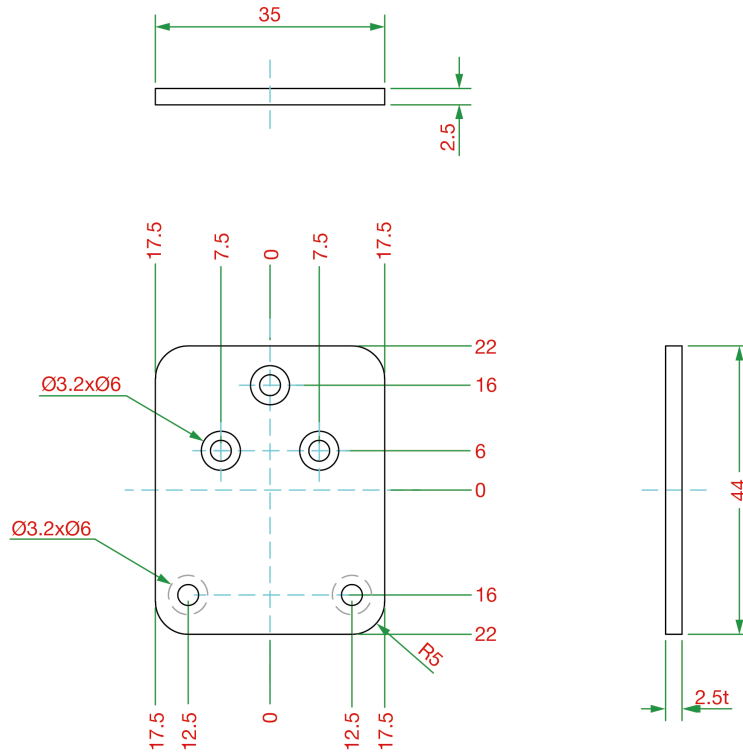

WK-35-04

Unit: mm