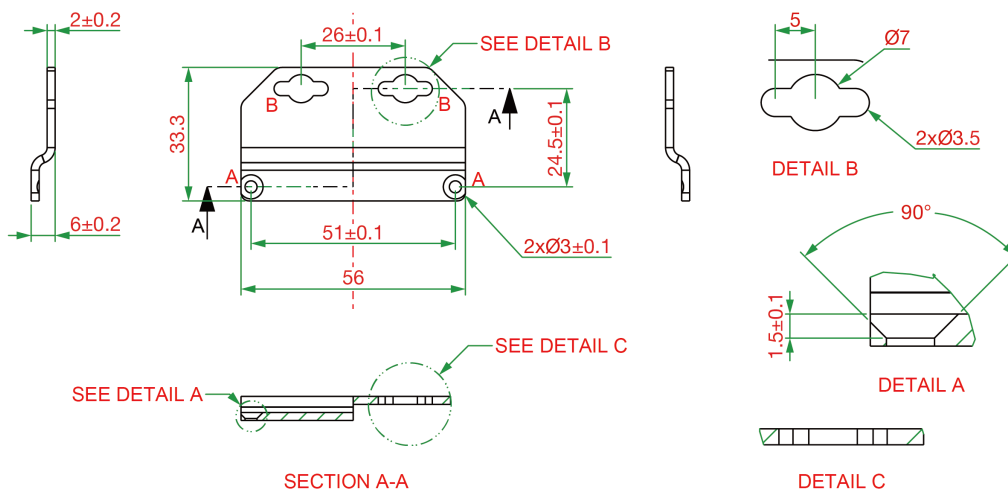

Specifications

Physical Characteristics

Dimensions

WK-25: 43 x 25 x 2 mm (1.69 x 0.98 x 0.08 in)
WK-35-01: 35 x 44 x 2.5 mm (1.38 x 1.73 x 0.10 in)
WK-35-02: 35 x 24 x 1.2 mm (1.38 x 0.94 x 0.05 in)
WK-35-04: 35 x 44 x 2.5 mm (1.38 x 1.73 x 0.10 in)
WK-35-05: 35 x 44 x 2.5 mm (1.38 x 1.73 x 0.10 in)
WK-41-01: 41 x 144 x 7.5 mm (1.61 x 5.67 x 0.30 in)
WK-51-01: 51.6 x 67 x 2 mm (2.03 x 2.63 x 0.07 in)
WK-55: 55 x 34 x 2.5 mm (2.16 x 1.34 x 0.10 in)
WK-56-01: 56 x 33.3 x 2 mm (2.20 x 1.31 x 0.08 in)
WK-112-01: 112 x 87 x 4.5 mm (4.41 x 3.43 x 0.18 in)
WK-160-01: 160 x 89 x 2.0 mm (6.30 x 3.50 x 0.08 in)

Unit: mm

WK-35-05

Unit: mm

WK-41-01

Unit: mm

WK-51-01

Unit: mm

WK-55

Unit: mm

WK-56-01

Unit: mm

WK-112-01

Unit: mm (inch)

WK-160-01

Unit: mm

Ordering Information